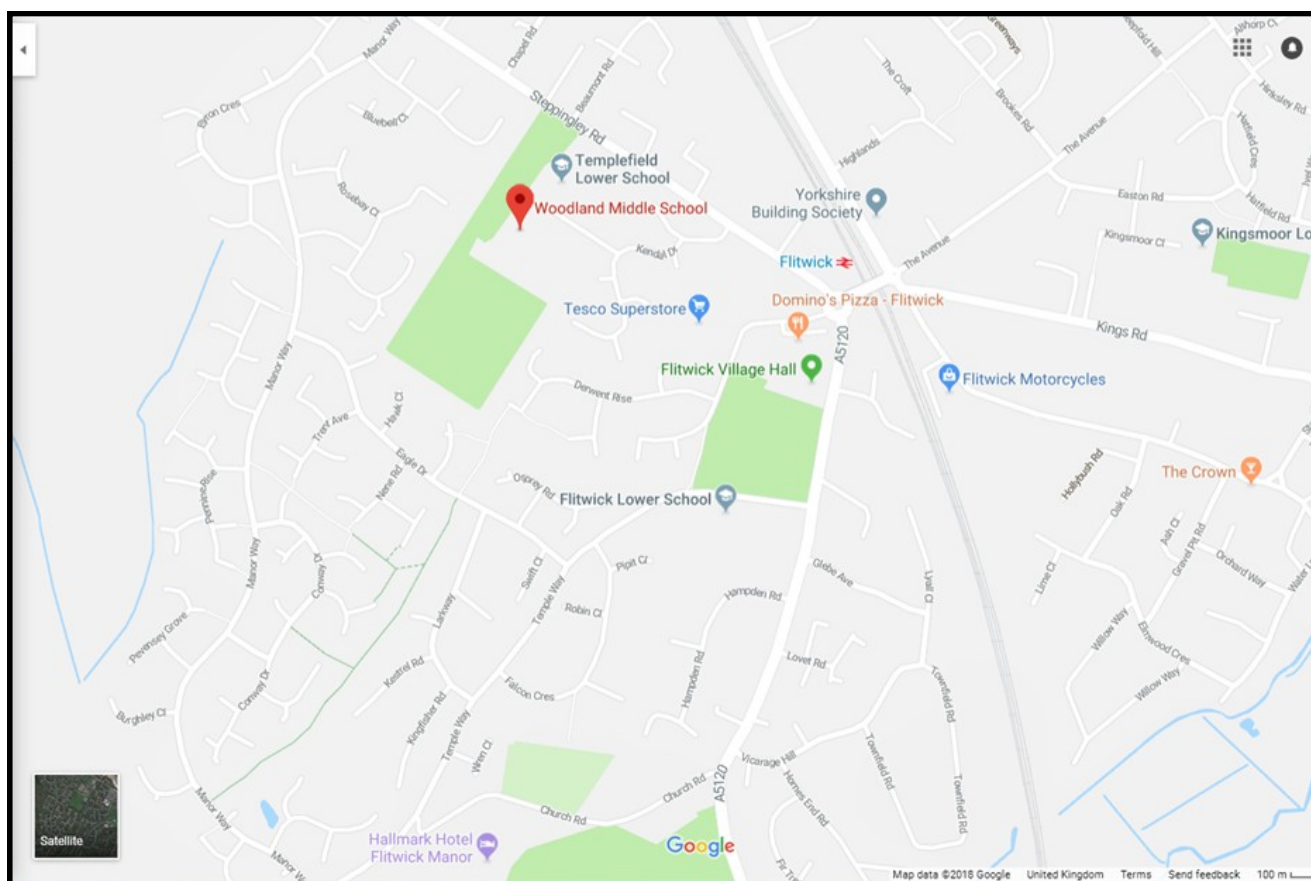

Wonderful Winds

Flute Days!

Venue

Woodland Middle School Academy

Malham Close

Flitwick

Bedfordshire

MK45 1NP

Telephone: 01525 750400

DIRECTIONS

Woodland Middle School Academy is in the residential area of Flitwick.

From J12 of the M1 go through Westoning to get to Flitwick. Drive straight through until you get to a roundabout with Tesco on your left. Take the 2nd exit, go past Tesco and take the first turn on your left - Kendal Drive. Follow the road round and Malham Close is the 2nd on the right. It leads straight down to the car park entrance. There is plenty of free parking on the school site.